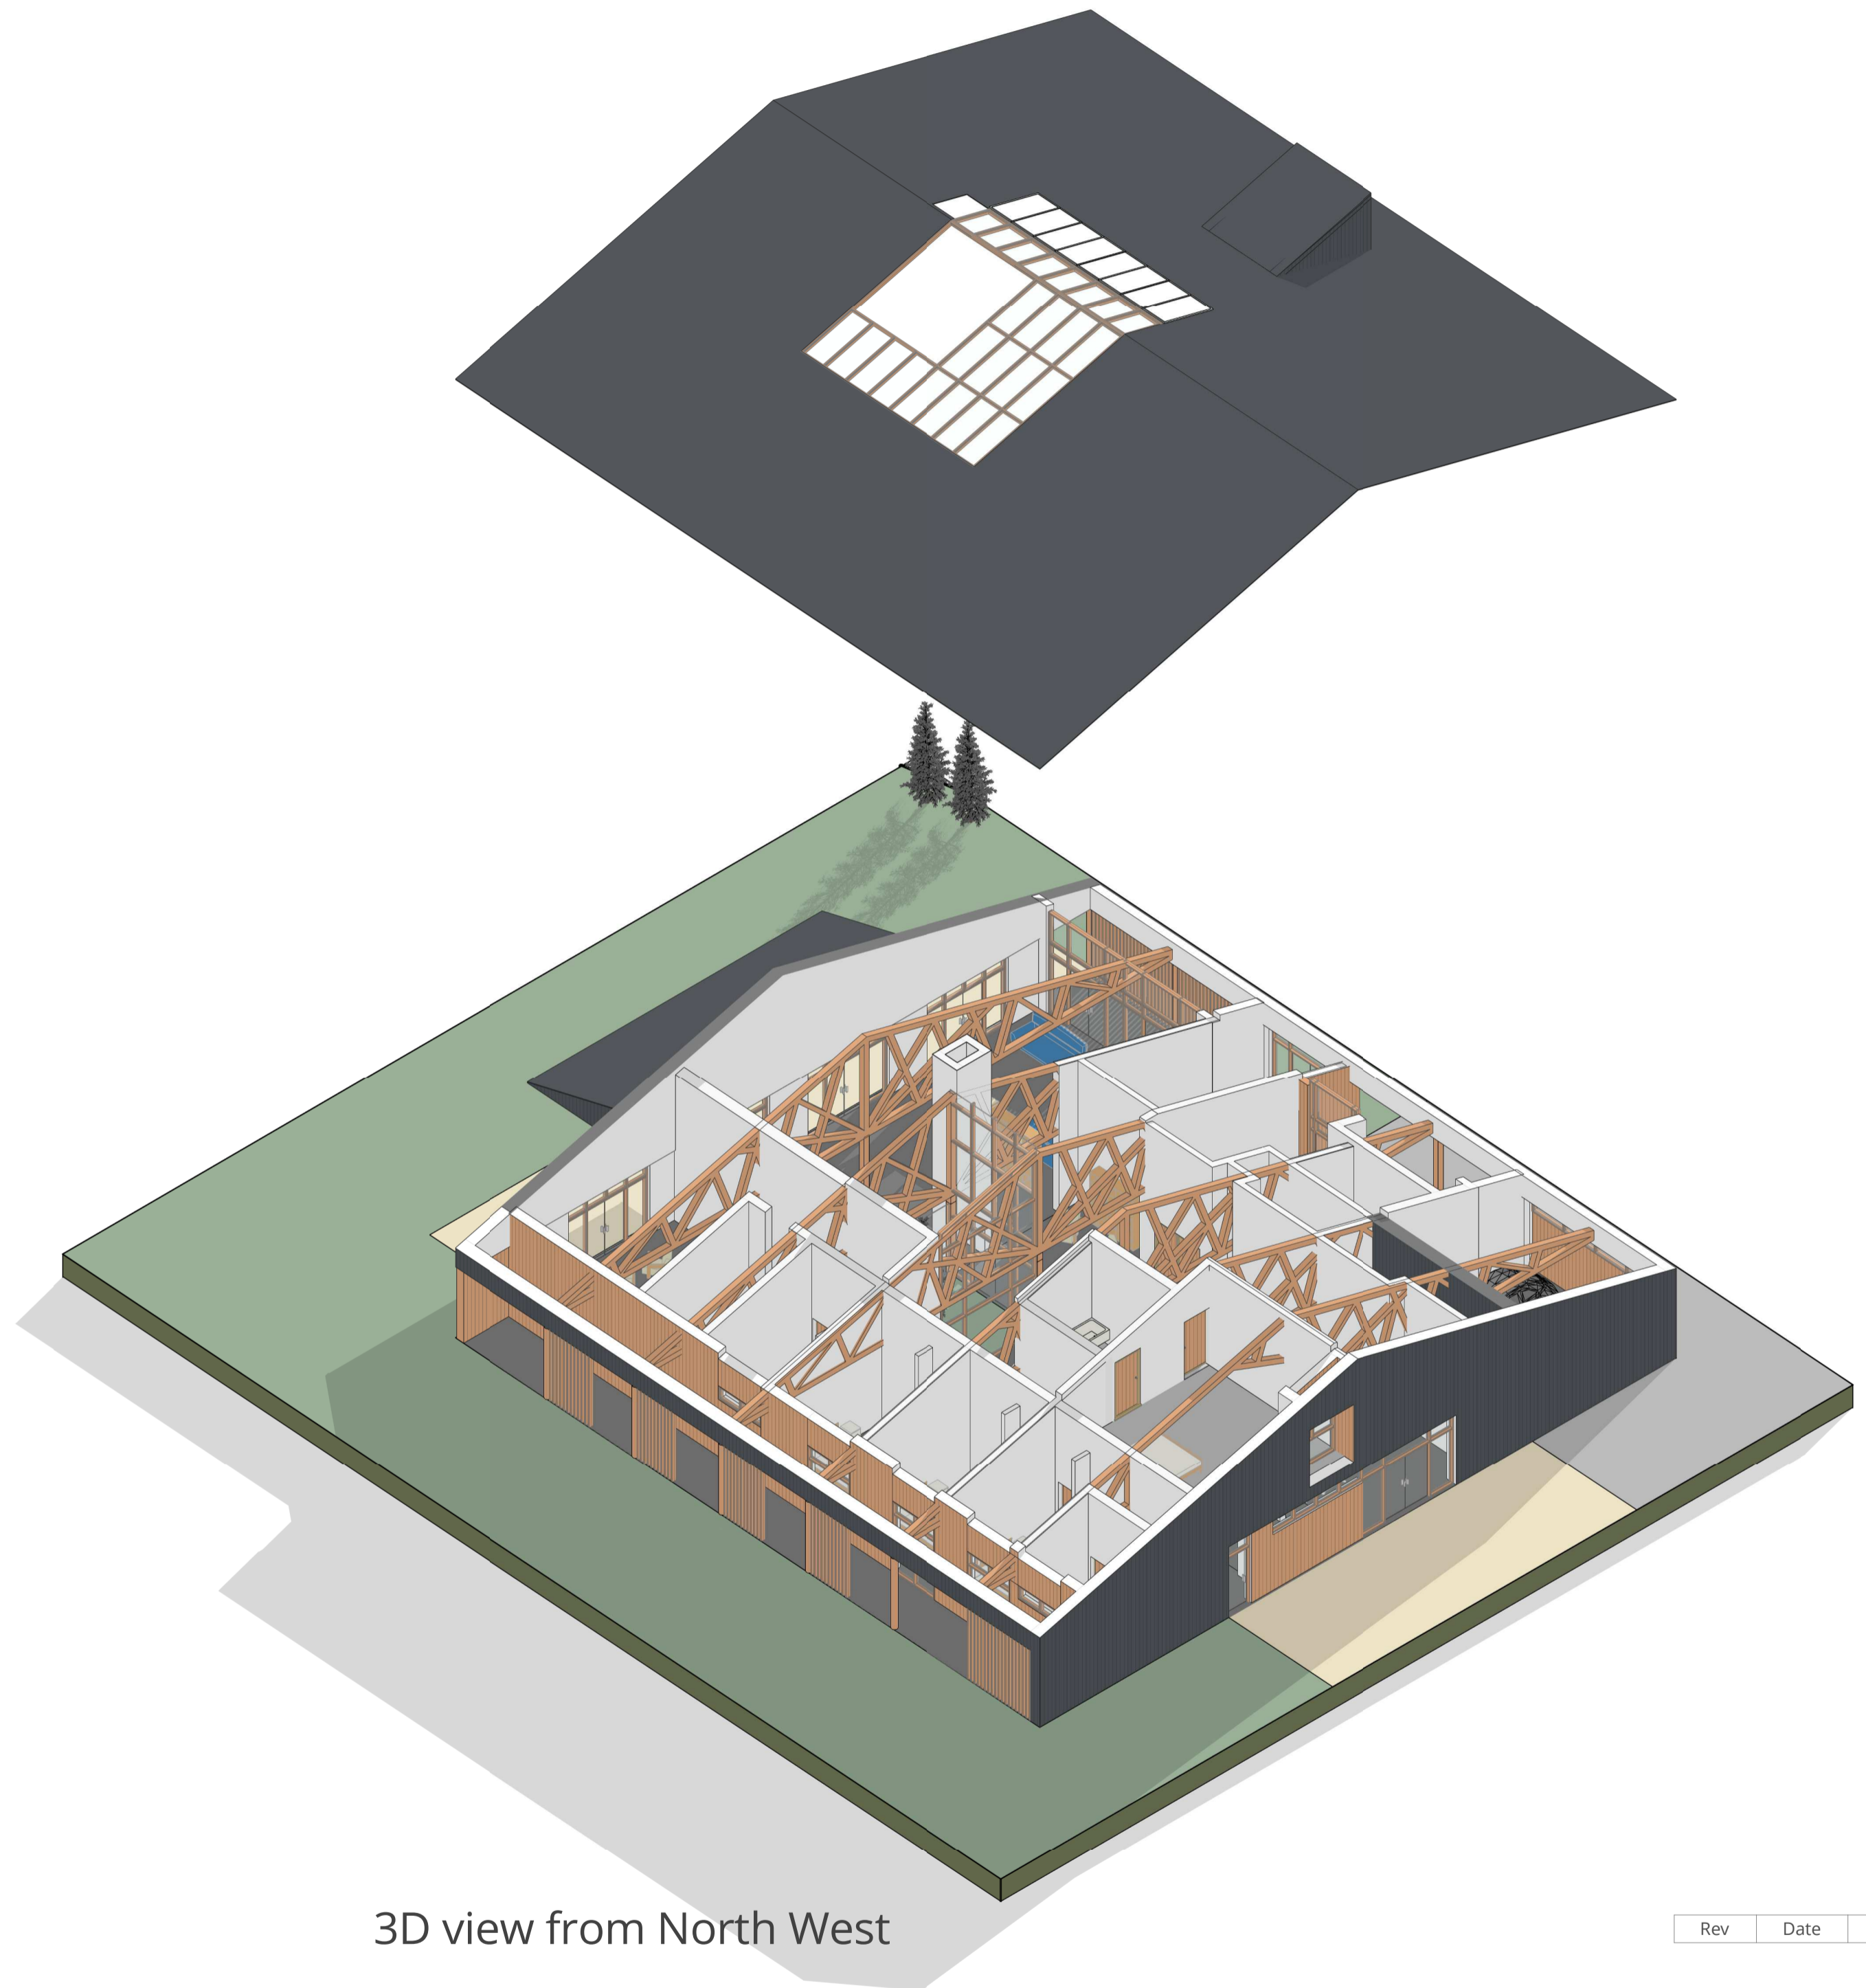

3D view from South East

3D view from North West

Rev	Date	Description	by

client:	Buccleuch Estates Ltd		
project:	Black Barn Eckford		
title:	3D Views		
status:	Planning	drawn:	JM
scale:	@A1	date:	03/05/2021
number:	10093/14	rev:	